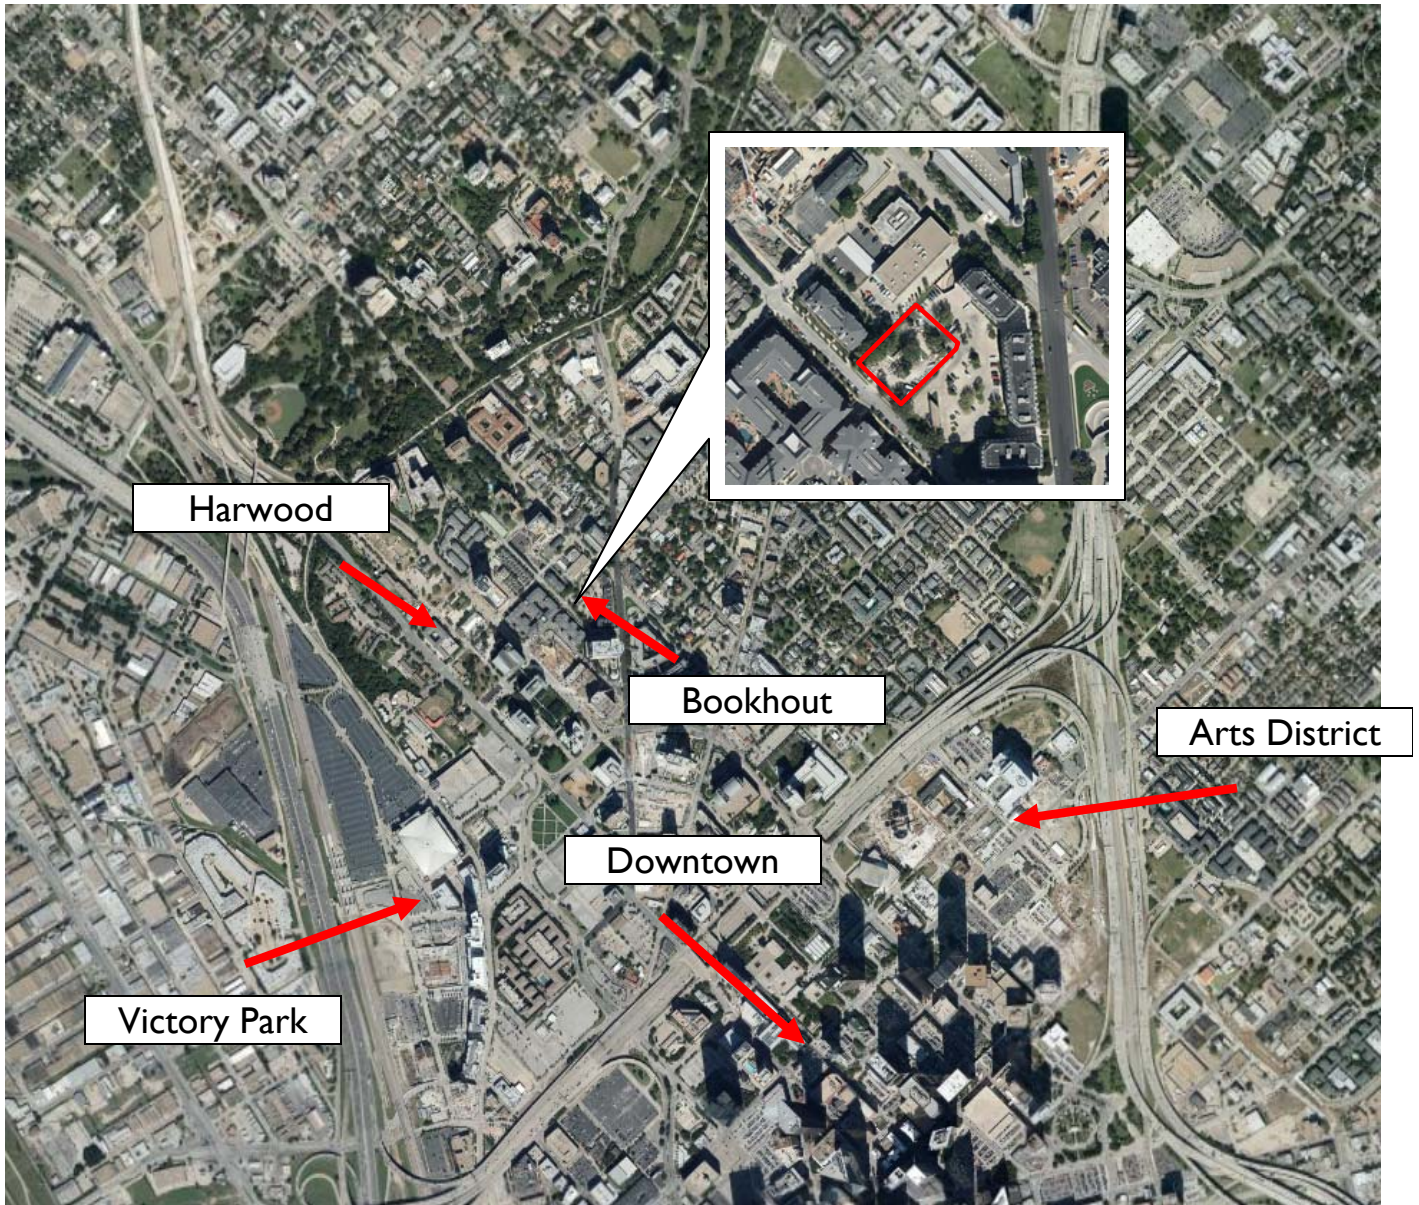

Bookhout

Dallas, Texas

Demographics

Population	19,443
Growth Rate	37.2%

Zoning: PDS 54
Square Feet: 27,530
Height: 325 feet
FAR: 5.5 R/ 5.0 NR

Location: Harwood, Dallas, within 1000 yards of various restaurants, bars, Harwood, the Arts District, Downtown, The Crescent and Victory Park