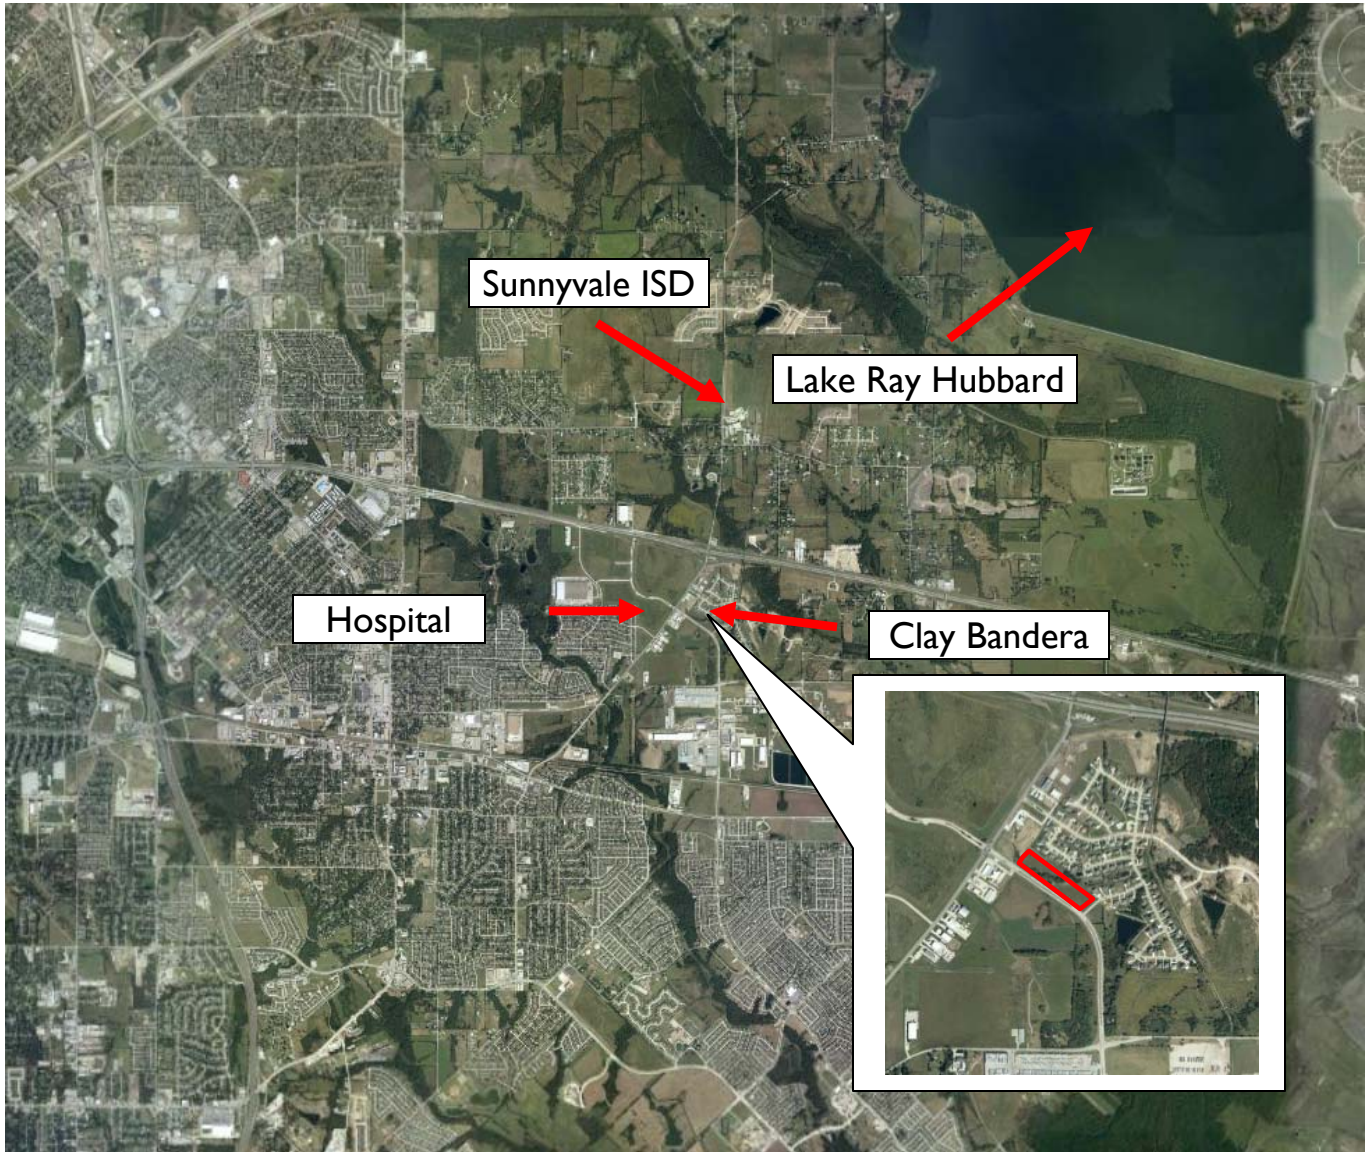

# Clay Bandera

Sunnyvale, Texas

## Demographics

Population	2,693
Growth Rate	49%

Zoning: GB

6.99 Acres

Minutes from Lake Ray Hubbard

New community Hospital

New state of the art high school

Retail

Restaurants

**HARWOOD**  
INTERNATIONAL