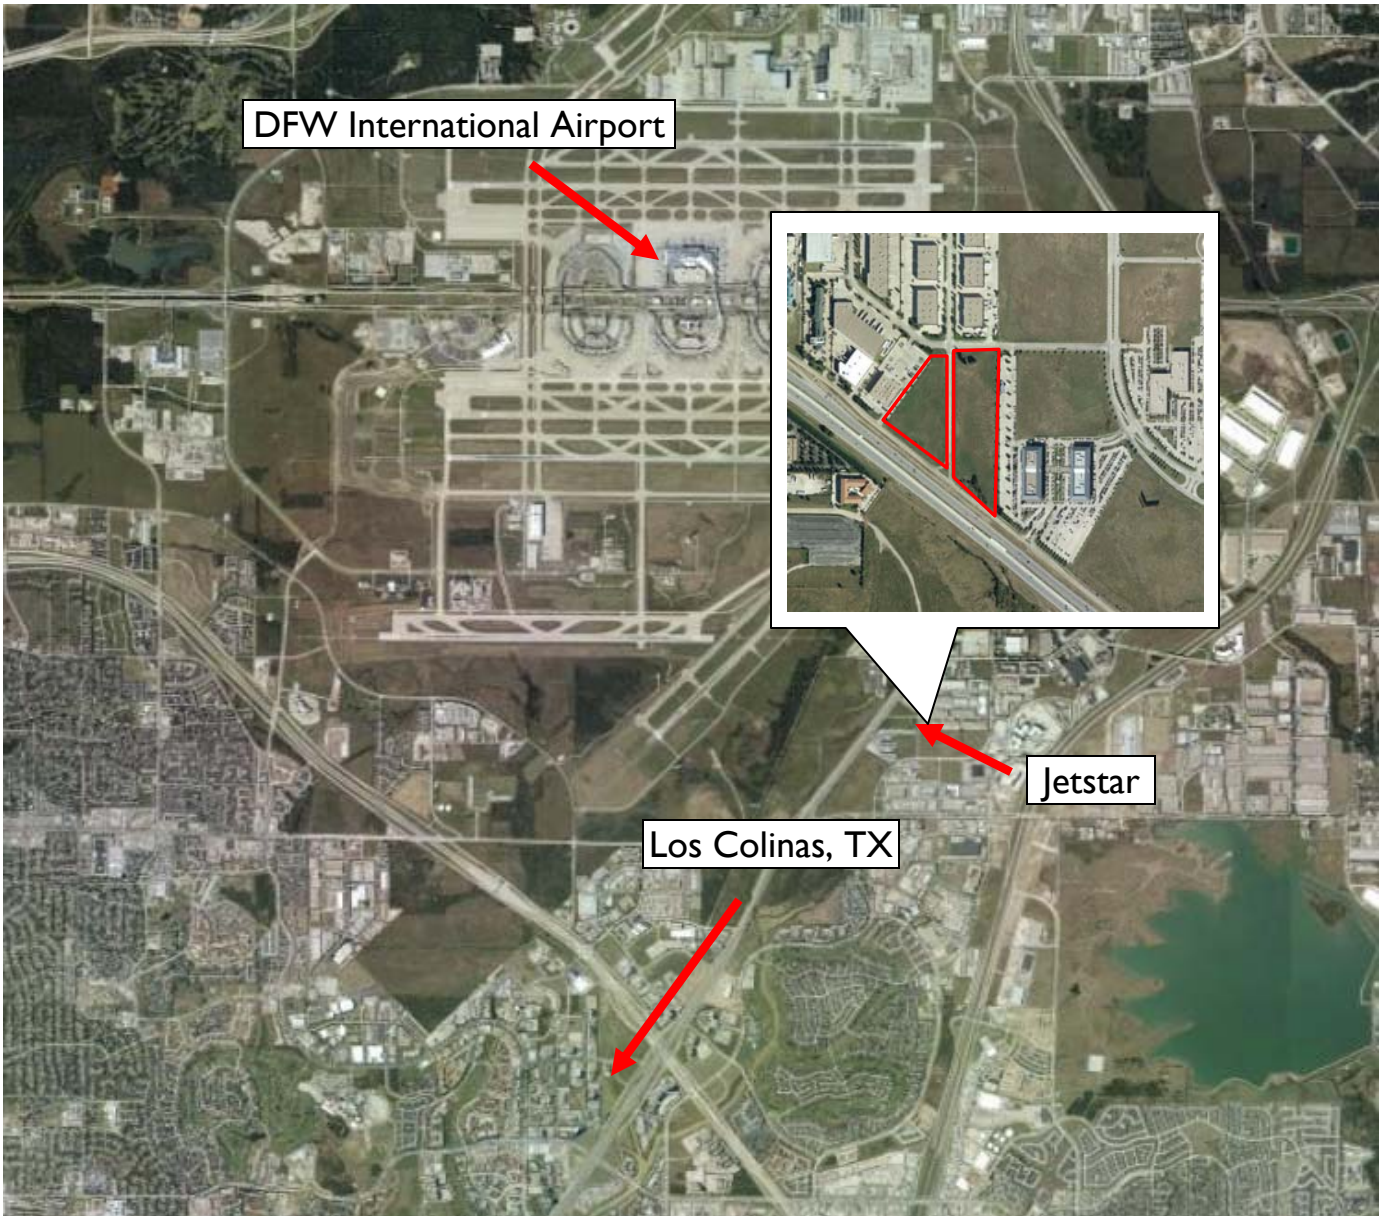

Jetstar

Irving, Texas

Demographics

Population	201,927
Growth Rate	0.9%

10.545 Acres
459, 339 Square Feet
Zoned CO (Commercial Office District)
Located 5 Minutes from DFW International Airport
Located 20 Minutes from Uptown, Dallas
Exit Highway 114

Area Facilities:

Capital One, Washington Mutual, Sheraton Hotel,
Westin Hotel, DFW Airport and Dallas Apparel