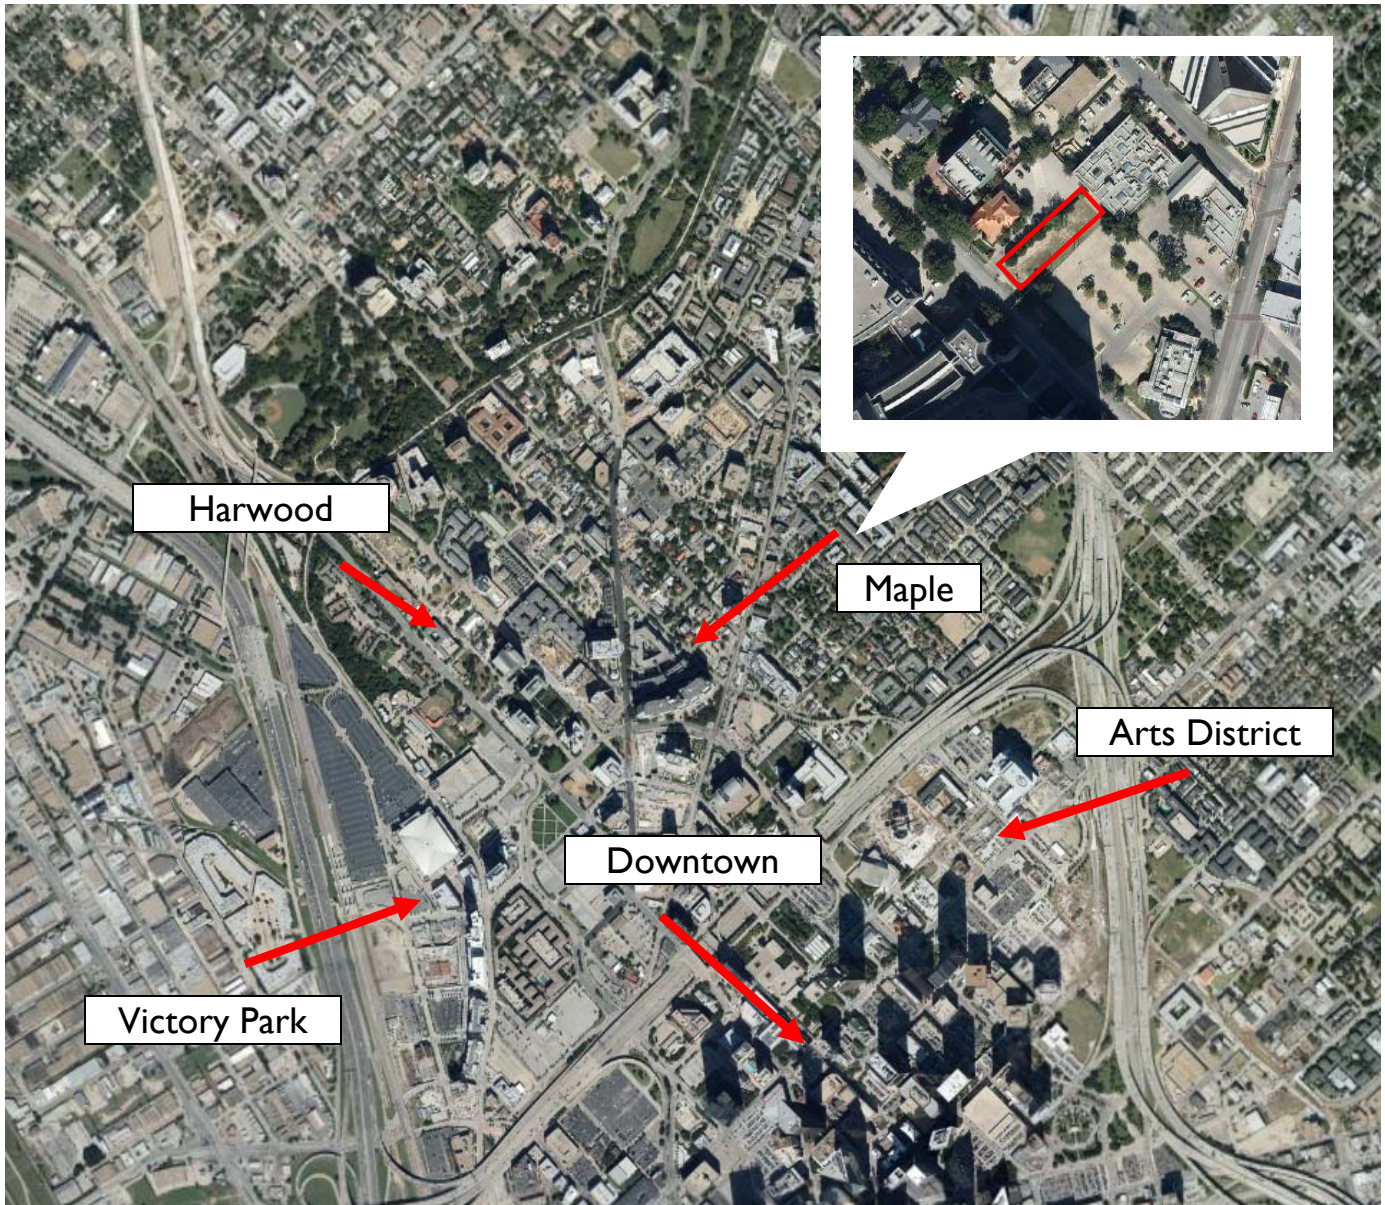

## Uptown, Dallas

### Demographics

Population	19,443
Growth Rate	37.2%

Square Feet: 9,000

Lot is surrounded by Truluck's, Gold's Gym, Matthew Trent Jewelers and The Crescent. Located within walking distance to over 50 restaurants, bars, museums, the Arts District, The Crescent, and Victory Park.